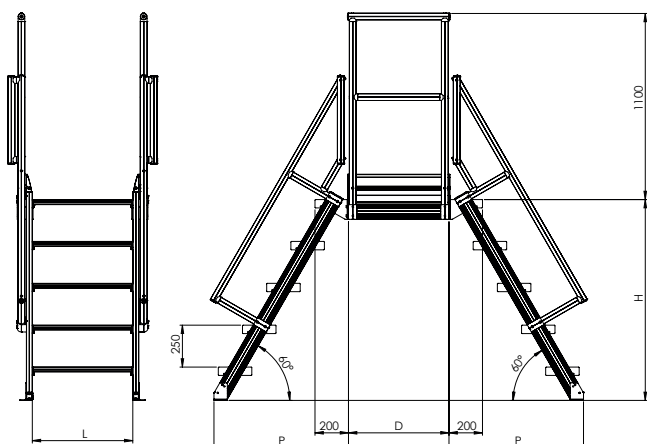

### Technical data

|                        |                              |
|------------------------|------------------------------|
| Stairway height        | From 300 to 4800 mm          |
| Slope angle            | 60°                          |
| Clear tread width      | From 600 to 1000 mm          |
| Stair riser height     | 250 mm                       |
| Handrail pipe diameter | Ø40mm                        |
| Stringers measurements | 88x35 mm                     |
| Stairway material      | Aluminum alloy 6063 T6       |
| Brackets material      | Stainless steel AISI 304     |
| Fasteners material     | Stainless steel AISI 304     |
| End caps material      | PA6/Stainless steel AISI 304 |

### Available Models

| MODEL       | STEPS | L * | H *  | P *  | D * |
|-------------|-------|-----|------|------|-----|
| DK60 - 500  | 2     | 600 | 500  | 289  | 600 |
| DK60 - 750  | 3     | 600 | 750  | 433  | 600 |
| DK60 - 1000 | 4     | 600 | 1000 | 577  | 600 |
| DK60 - 1250 | 5     | 600 | 1250 | 722  | 600 |
| DK60 - 1500 | 6     | 600 | 1200 | 866  | 600 |
| DK60 - 1750 | 7     | 600 | 1500 | 1010 | 600 |
| DK60 - 2000 | 8     | 600 | 1750 | 1155 | 600 |
| DK60 - 2250 | 9     | 600 | 2000 | 1299 | 600 |
| DK60 - 2500 | 10    | 600 | 2250 | 1443 | 600 |
| DK60 - 2750 | 11    | 600 | 2750 | 1588 | 600 |
| DK60 - 3000 | 12    | 600 | 3000 | 1732 | 600 |